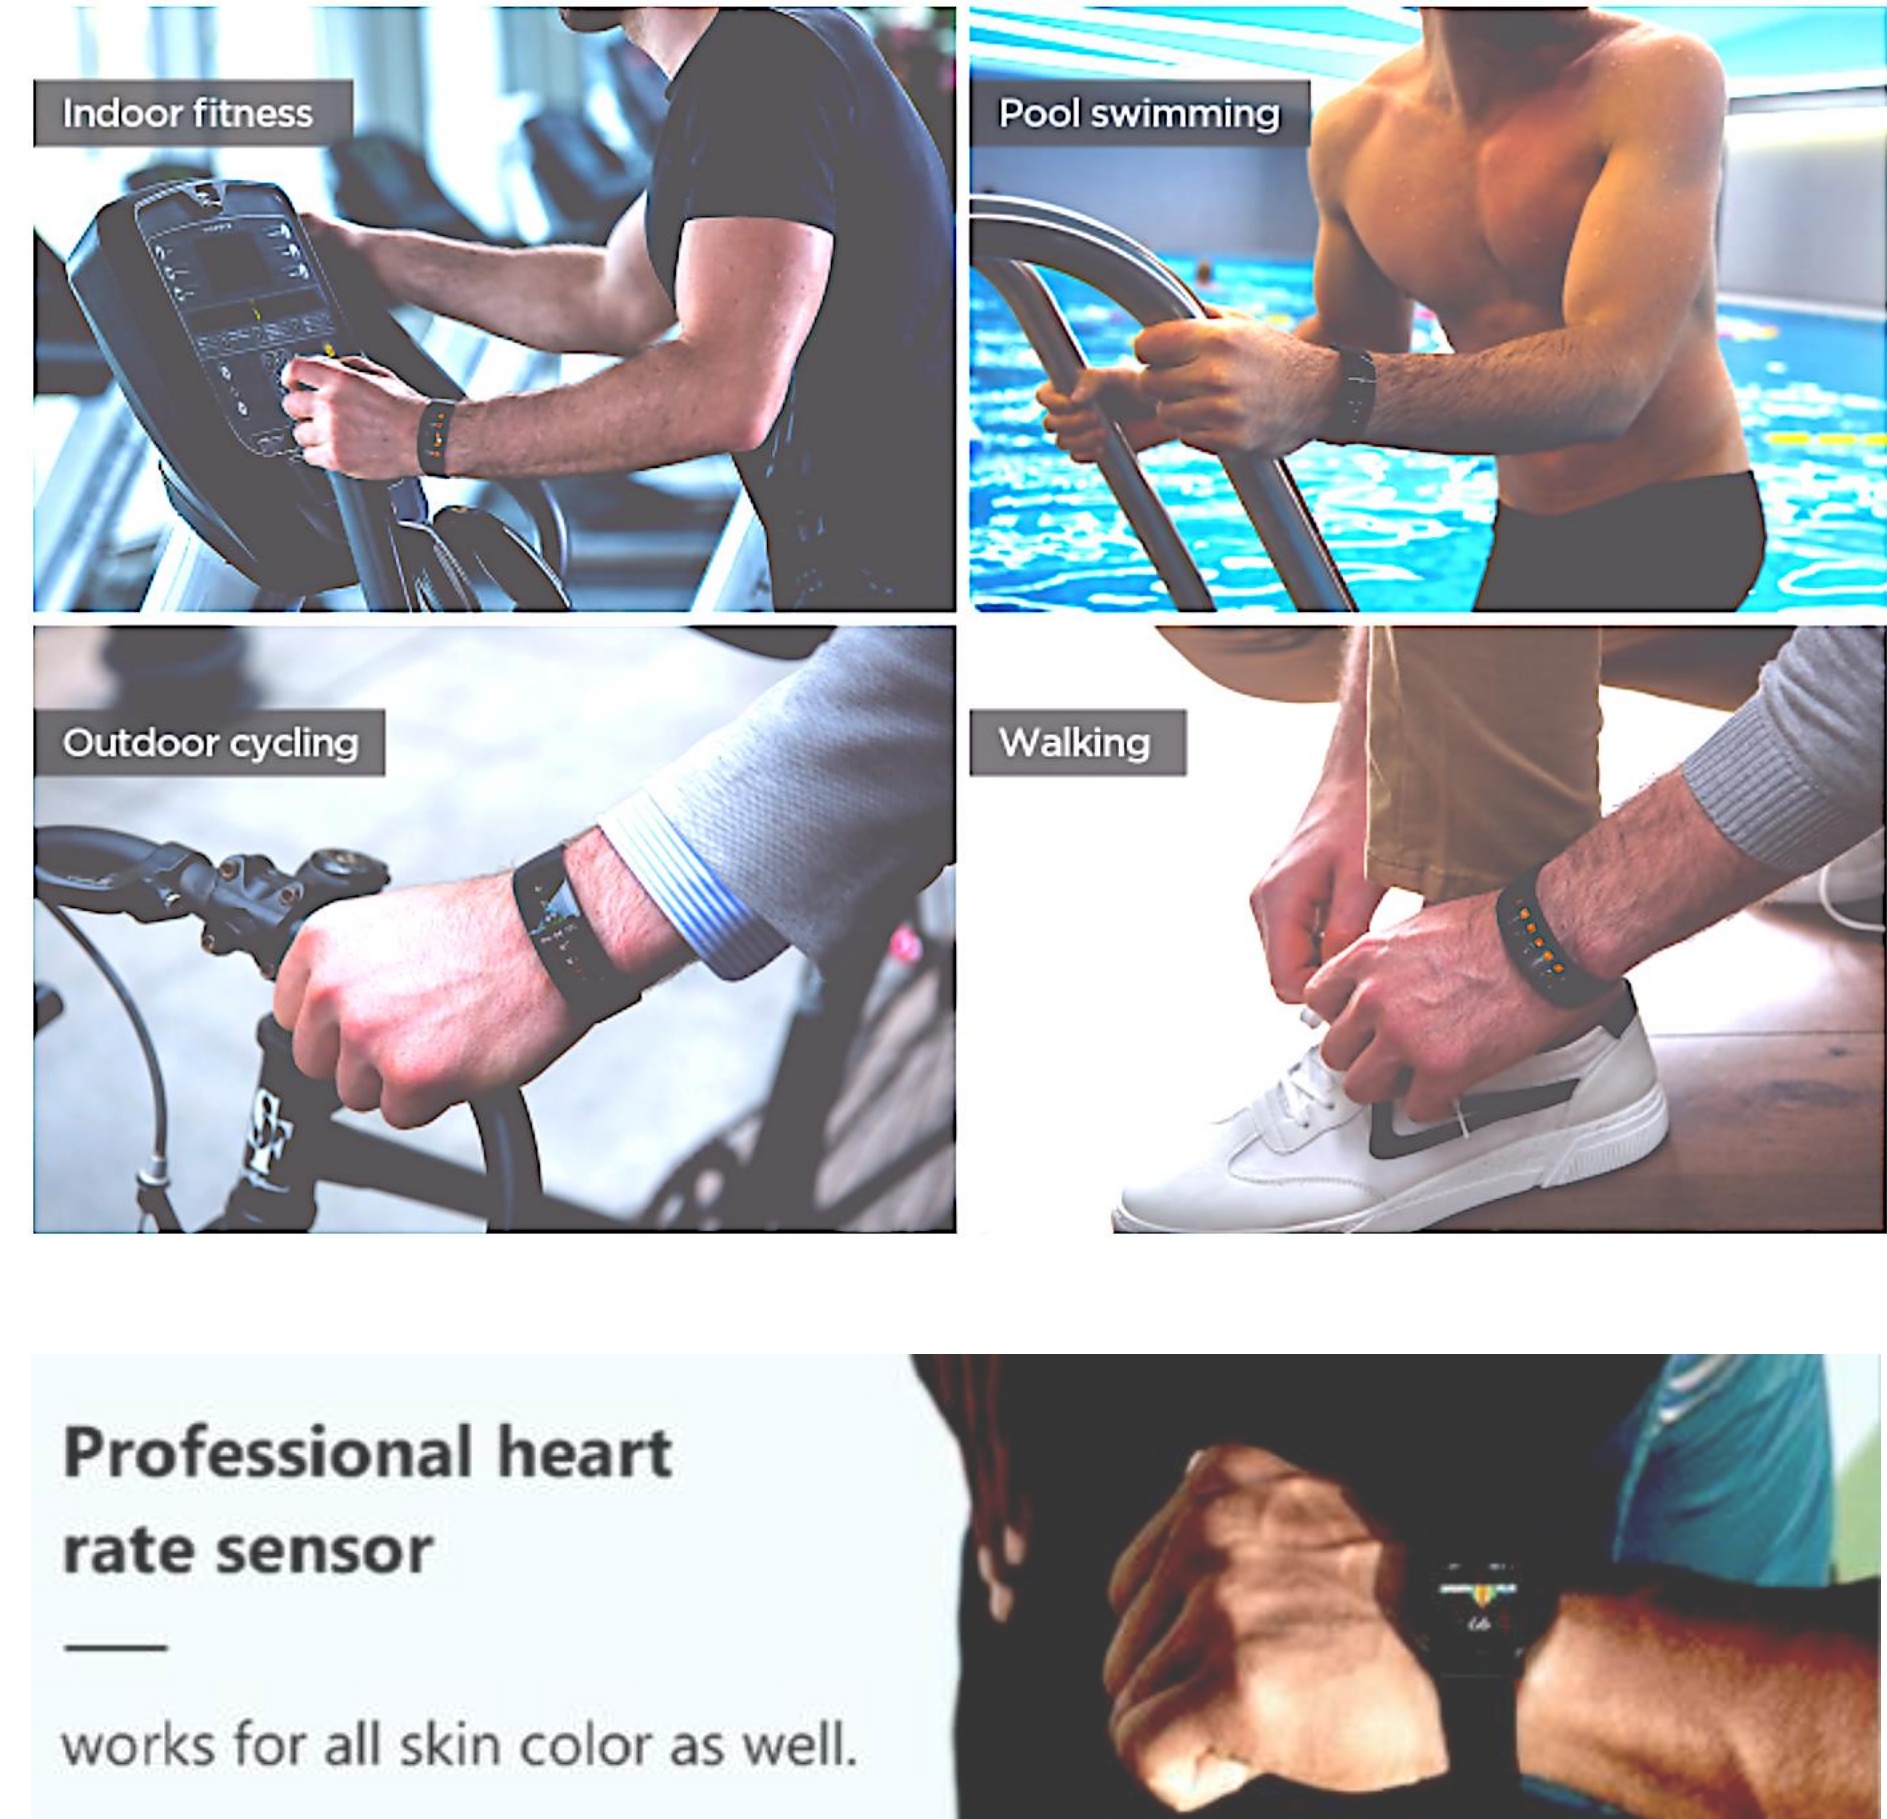

Sport Data Poster

IMILAB KW66 always has your heart in mind. By monitoring your heart rate 24 hours, it's made for all the ways you move.

We keeps an eye on your cardiovascular heath and your fitness with a bigger sensor.

Get the most out of every workout. Whether you're in water swimming or cycling in the gym, IMILAB KW66 will track your progress and help you reach your fitness goals. With 13 sports modes, it offers customizing tracking and coaching for daily activity.