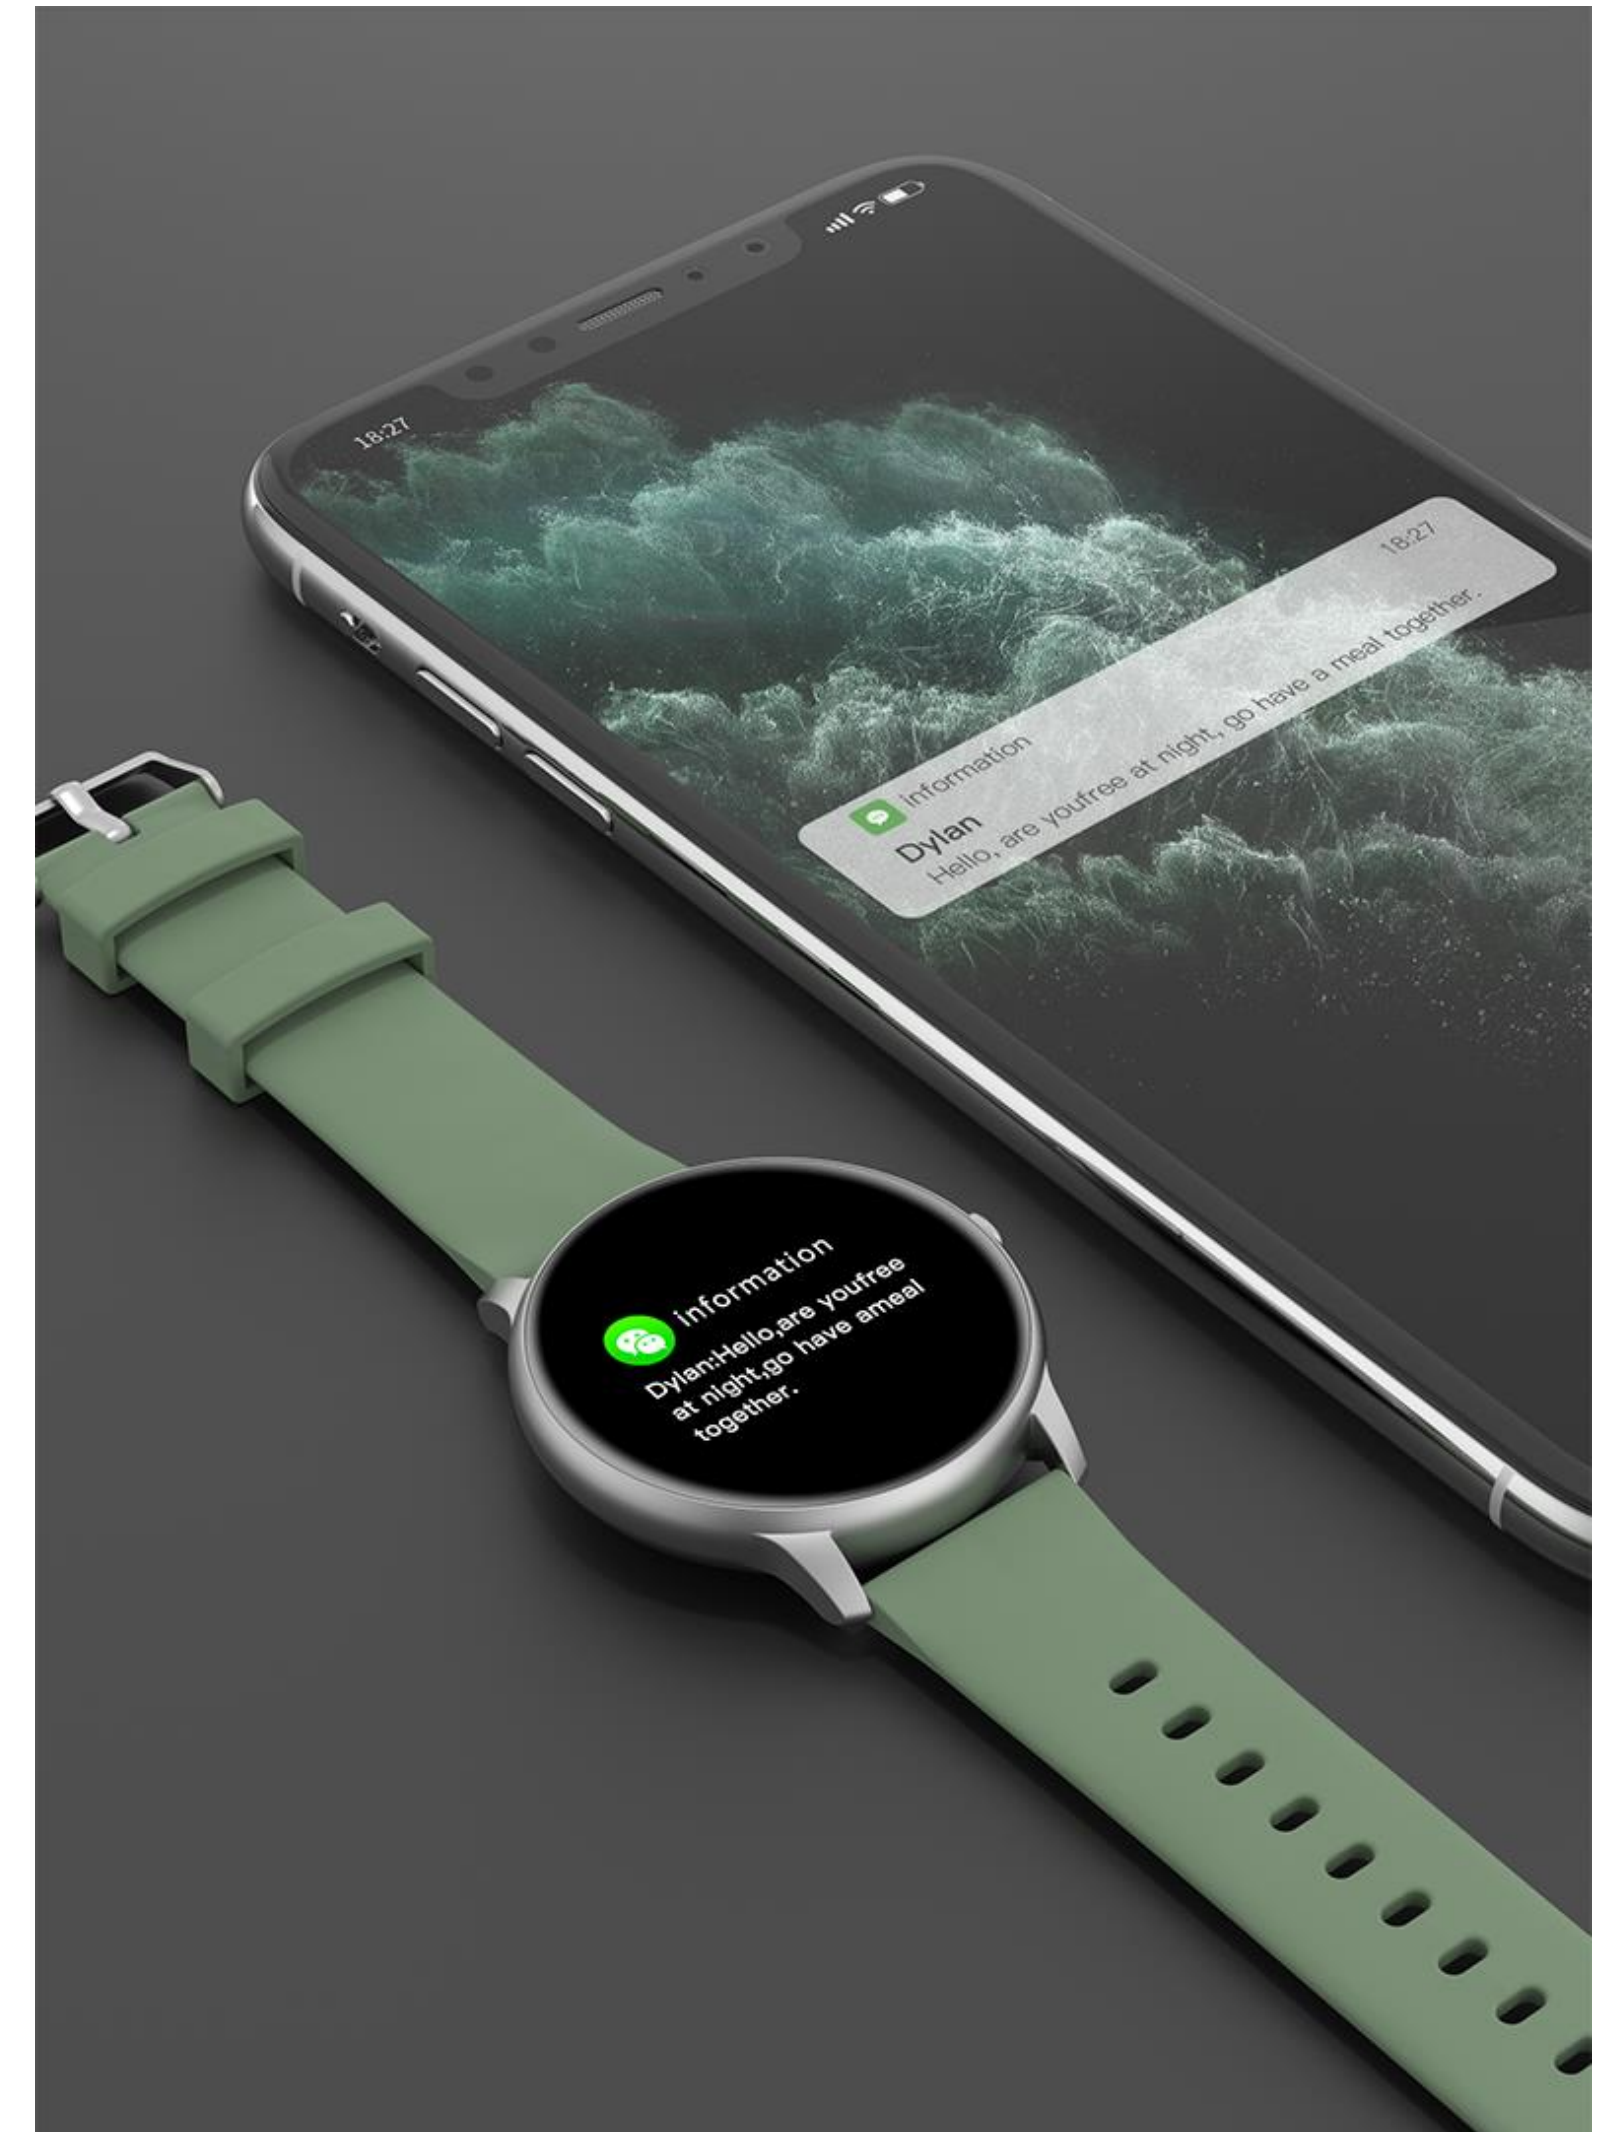

1.28" 3D HD Curved Screen

IMILAB KW66, is a versatile, all-in-one smartwatch featuring a fetish design, it is thinner and lighter than ever before, all while offering a bigger display screen.

With 1.28" 3D HD Curved Screen, IMILAB KW66 expresses your individual character.