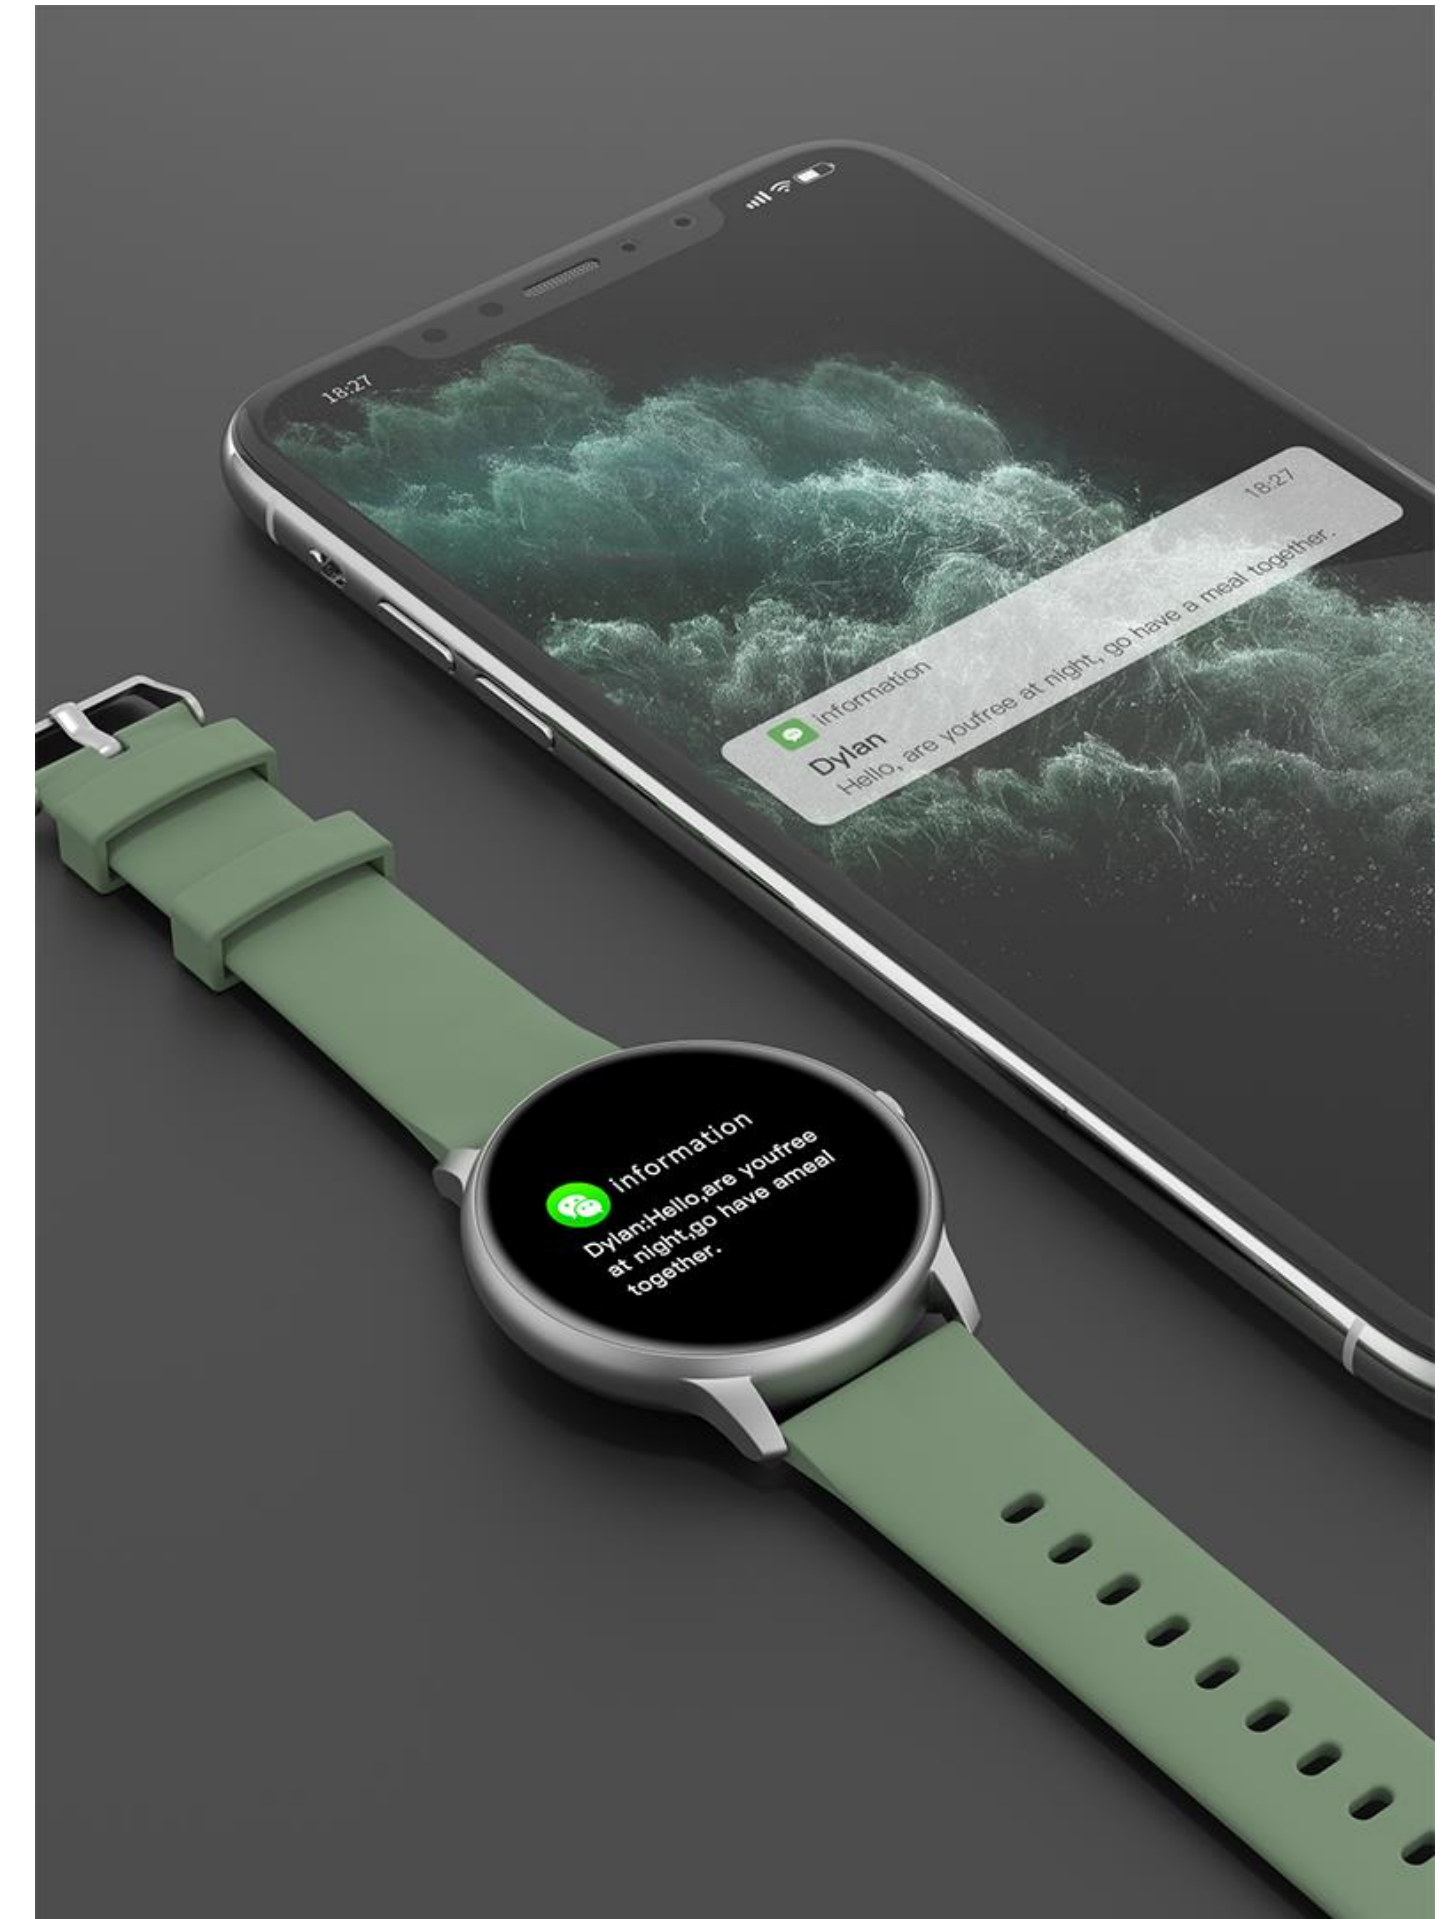

In-time Notification Push

No matter an incoming calls, SMS, or notifications from other Apps ,KW66 could notify you immediately with a vibrating reminders.

Never miss what matters.